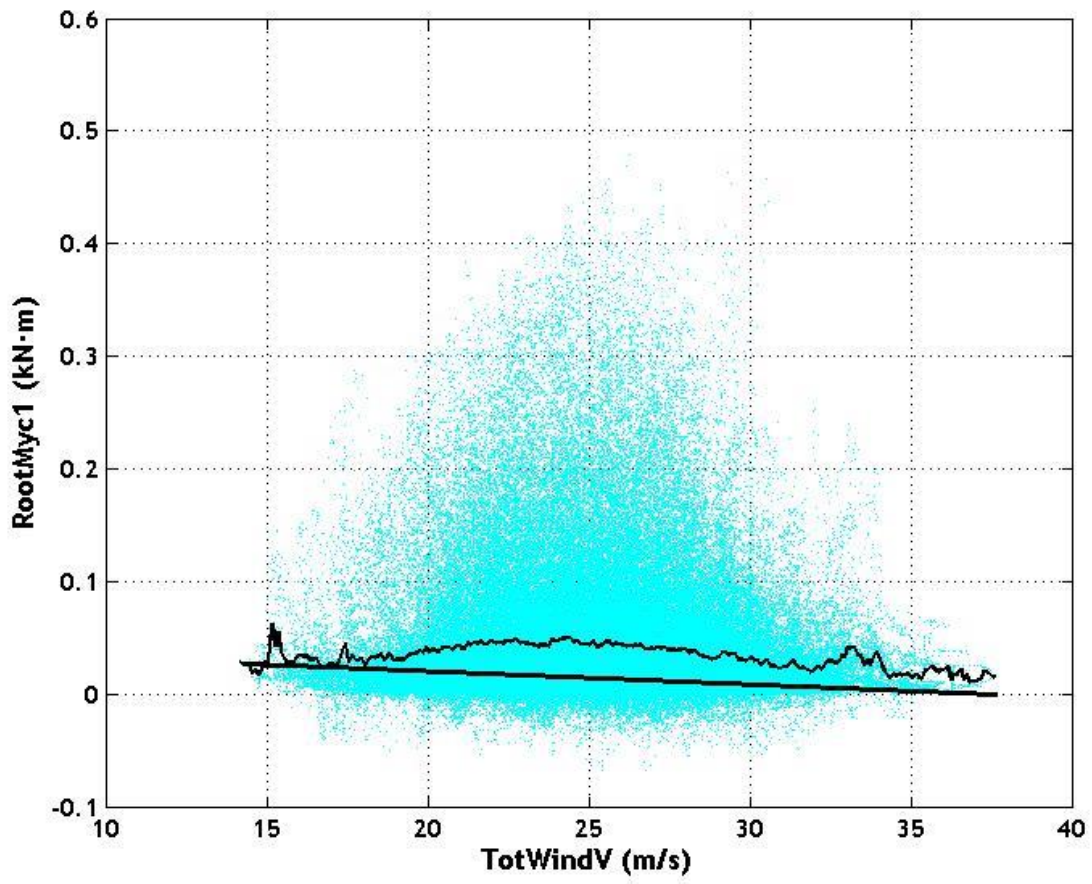

Binned RootMyc1(TotWindV)

Probability Density Plots of RotThrust

PSD Plots of Root Mxc1